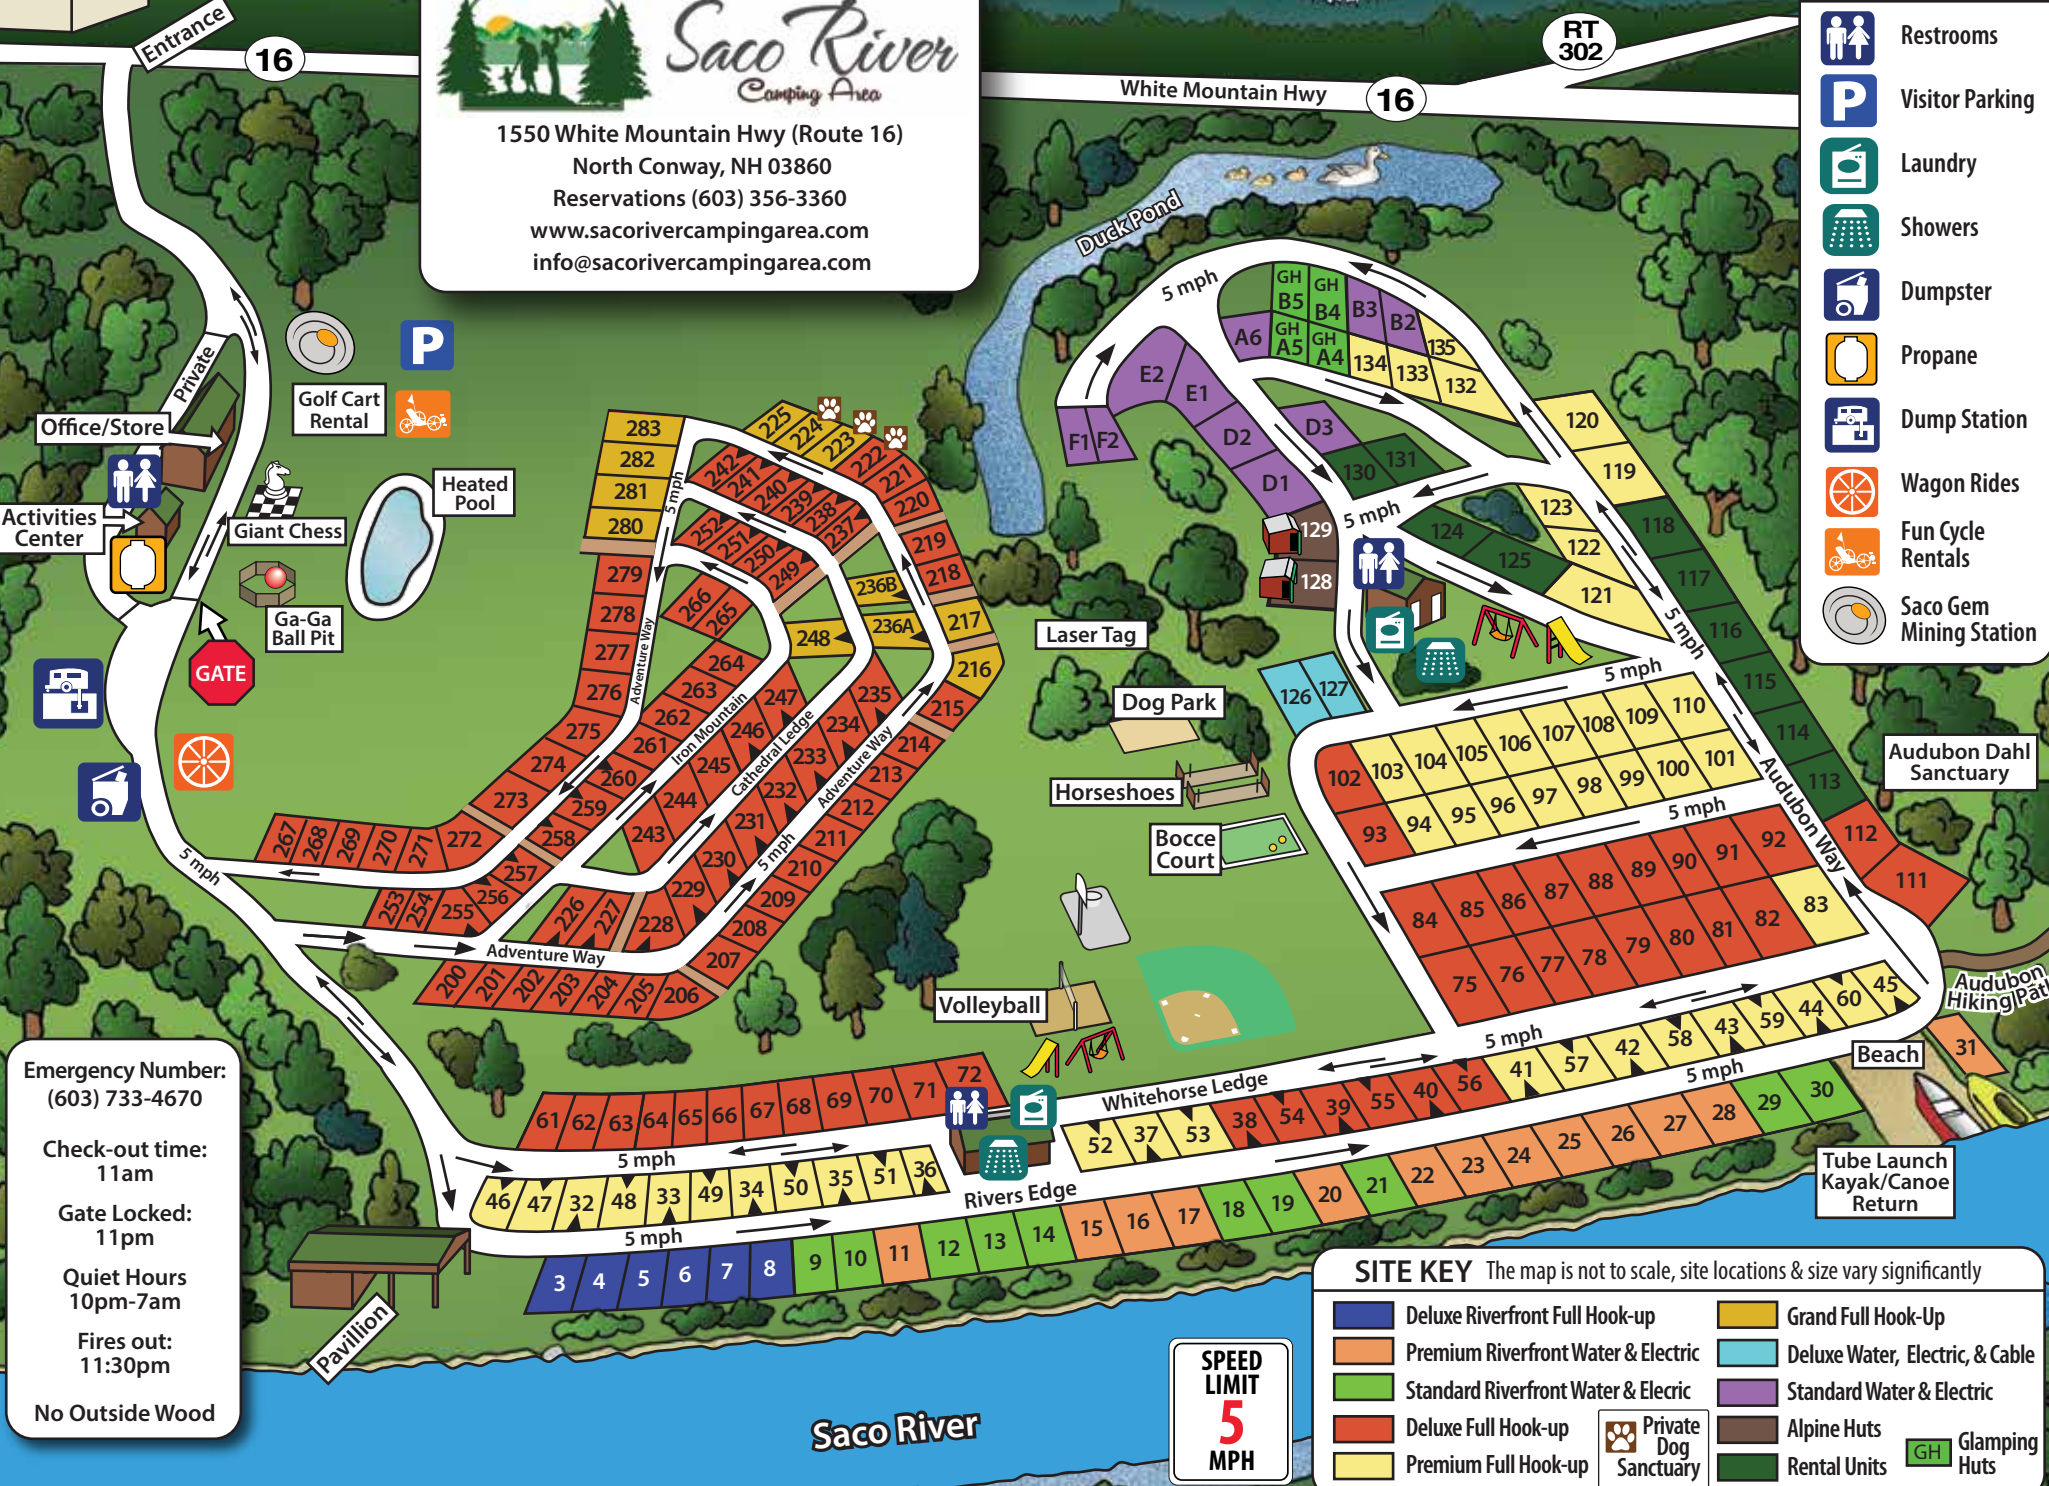

Settlers Green Outlet Village

## LEGEND

-  Restrooms
-  Visitor Parking
-  Laundry
-  Showers
-  Dumpster
-  Propane
-  Dump Station
-  Wagon Rides
-  Fun Cycle Rentals
-  Saco Gem Mining Station

**Emergency Number:**  
(603) 733-4670

**Check-out time:**  
11am

**Gate Locked:**  
11pm

**Quiet Hours**  
10pm-7am

**Fires out:**  
11:30pm

**No Outside Wood**

**SPEED LIMIT**  
**5**  
**MPH**

### SITE KEY

The map is not to scale, site locations & size vary significantly

	Deluxe Riverfront Full Hook-up		Grand Full Hook-Up
	Premium Riverfront Water & Electric		Deluxe Water, Electric, & Cable
	Standard Riverfront Water & Electric		Standard Water & Electric
	Deluxe Full Hook-up		Private Dog Sanctuary
	Premium Full Hook-up		Alpine Huts
			Rental Units
			Glamping Huts